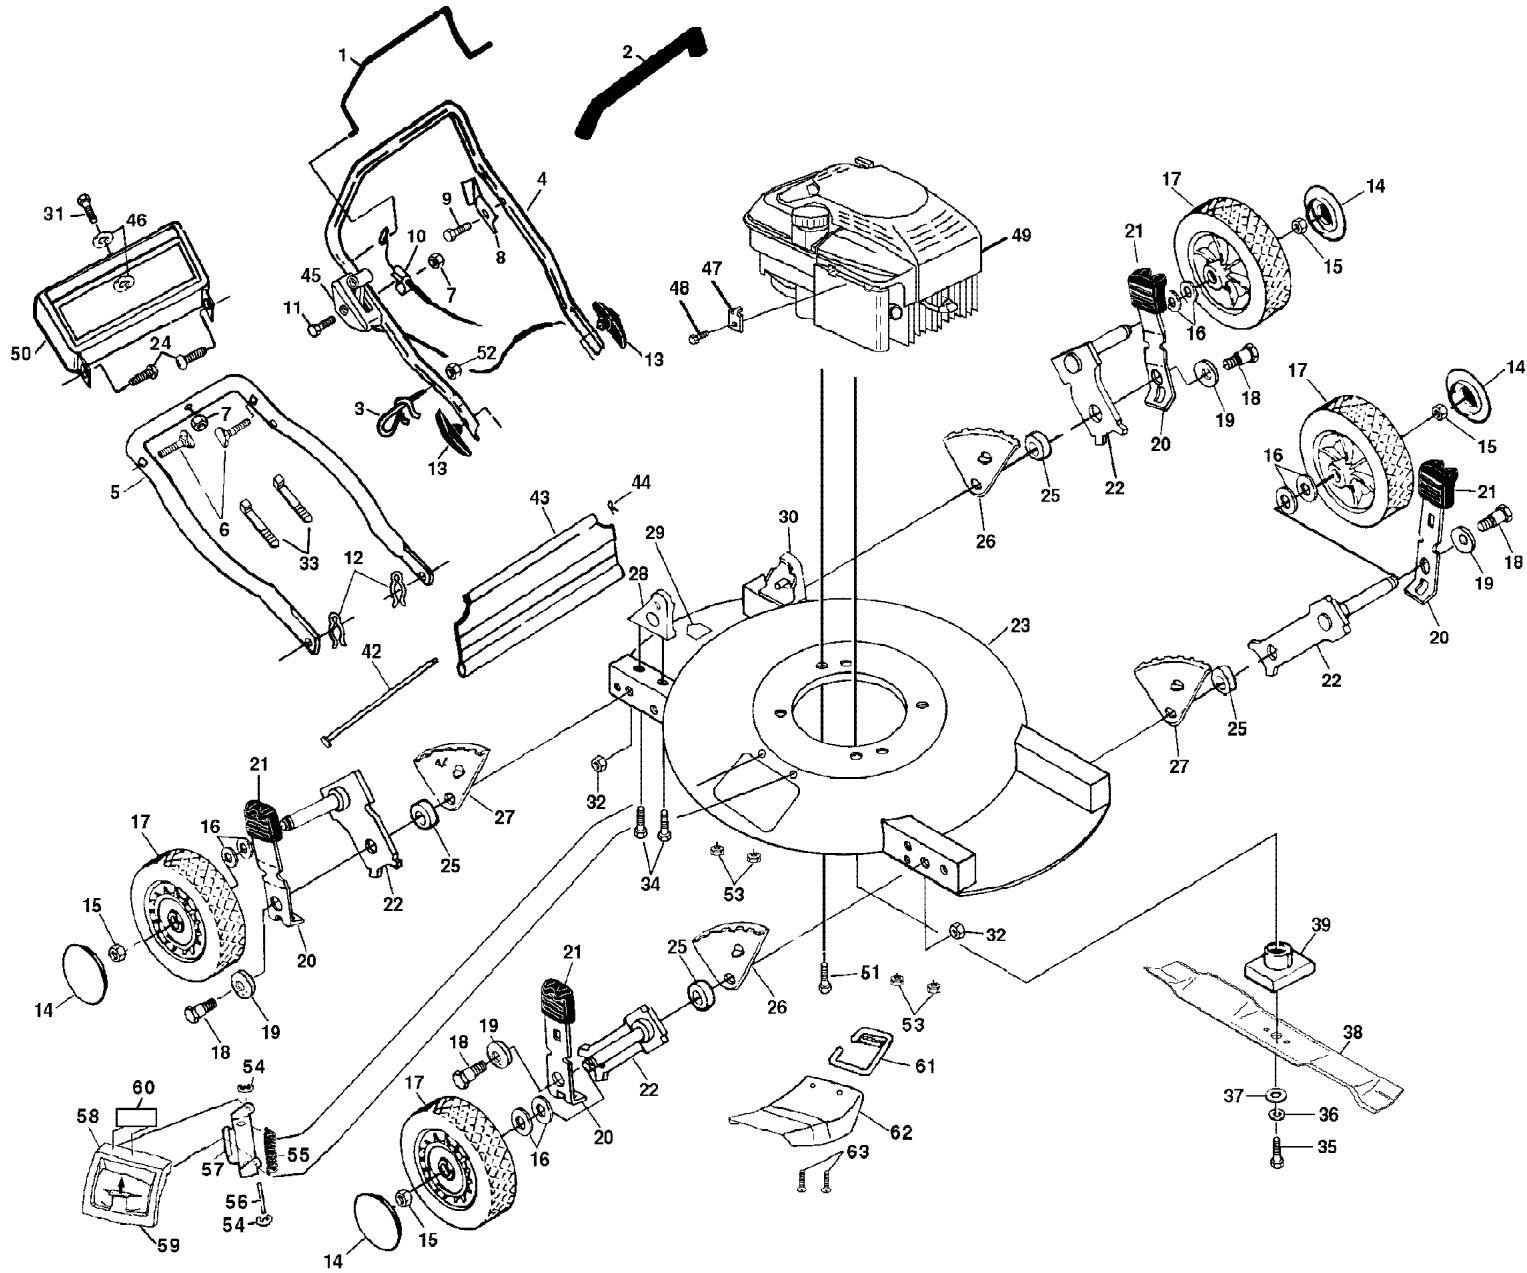

REPAIR PARTS

20" ROTARY LAWN MOWER -- MODEL NO. 51md (954076801A)

REPAIR PARTS

20" ROTARY LAWN MOWER - - MODEL NO. 51md (954076801A)

15

KEY NO.	PART NO.	DESCRIPTION	KEY NO.	PART NO.	DESCRIPTION
1	532850735	Control Bar	33	532066426	Wire Tie
2	532850724	Handle Grip	34	532055187	Thread Cutting Screw 5/16-18 x 3/4
3	532132001	Rope Guide	35	532851084	Hex Head Screw 3/8-24 x 1-3/8
4	532150041	Upper Handle	36	532850263	Helical Lockwasher 3/8
5	532125293	Lower Handle	37	532851074	Hardened Washer
6	532131959	Handle Bolt 5/16-18 x 1-3/4	38	532134871	20" Blade
7	532063601	Locknut 1/4-20	39	532851514	Blade Adapter
8	532125162	Up-Stop Bracket	42	532751649	Deflector Rod
9	532750097	Hex Washer Head Screw #10-24 x 1/2	43	532140544	Rear Deflector
10	532130861	Engine Zone Control Cable	44	532700279	Retainer Clip
11	532144929	Hex Washer Head Screw 1/4-20 x 2.12	45	532700417	Throttle Control
12	532051793	Hairpin Cotter	46	532085723	Washer
13	532136376	Handle Knob	47	532213146	* Cable Clamp
14	532008508	Hubcap	48	532083816	Thread Rolling Screw #10-32 x 5/8
15	532083923	Hex Locknut 3/8-16	49	-----	* Engine - Briggs & Stratton - Model No. 128802
16	532057143	Washer	50	532800547	Trim Plate
17	532800372	Wheel & Tire Assembly	51	532150406	Hex Head Screw, Self Tap. 3/8 - 16 x 1.1
18	532142748	Shoulder Bolt	52	873510400	Keps Locknut 1/4-20
19	532062335	Belleville Washer	53	532063601	Locknut
20	532125066	Selector Spring	54	812000014	External E-Ring
21	532701037	Selector Knob	55	532087589	Torsion Spring
22	532151254	Axle Arm Assembly	56	532087590	Hinge Rod
23	532141934	Lawn Mower Housing (Includes Key No. 29)	57	532130737	Housing Assembly Bracket
24	532036953	Screw	58	532140862	Mulcher Door
25	532146630	Spacer	59	532140864	Door Latch
26	532800370	Wheel Adjusting Bracket (R.F./L.R.)	60	532140648	Decal
27	532800368	Wheel Adjusting Bracket (L.F./R.R.)	61	532751399	Chute Mounting Bracket
28	532140465	Handle Bracket Assembly (Right)	62	532752118	Mulcher Deflector
29	532107339	Danger Decal	63	874180410	Truss Head Screw
30	532140466	Handle Bracket Assembly (Left)	--	532150964	Owner's Manual (English/French)
31	532085436	Screw	--	532150880	Decal (Engine)
32	532751592	Locknut 3/8-16	--	532142184	Decal (Housing)
			--	532150321	Trim Plate Decal